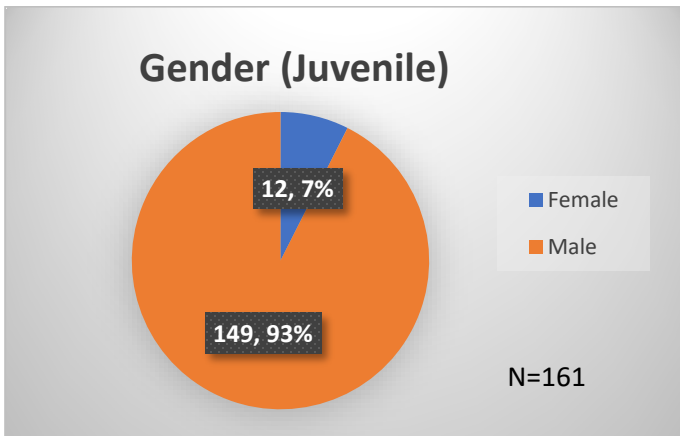

Daily Data Dashboard – December 7, 2023
Demographics for JTDC Population
Thursday Morning Midnight Count

Total # of probation Involved youth¹: 1,335

¹ Probation Active: Any youth who is pending sentencing with an active social history, has been formally placed on probation or supervision with Cook County Juvenile Probation on the date of the report.