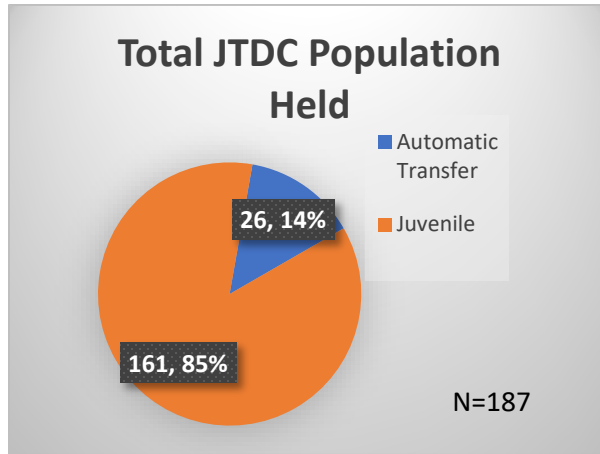

Daily Data Dashboard – December 7, 2023
Demographics for JTDC Population
Thursday Morning Midnight Count

Total # of probation Involved youth¹: 1,335

¹ Probation Active: Any youth who is pending sentencing with an active social history, has been formally placed on probation or supervision with Cook County Juvenile Probation on the date of the report.