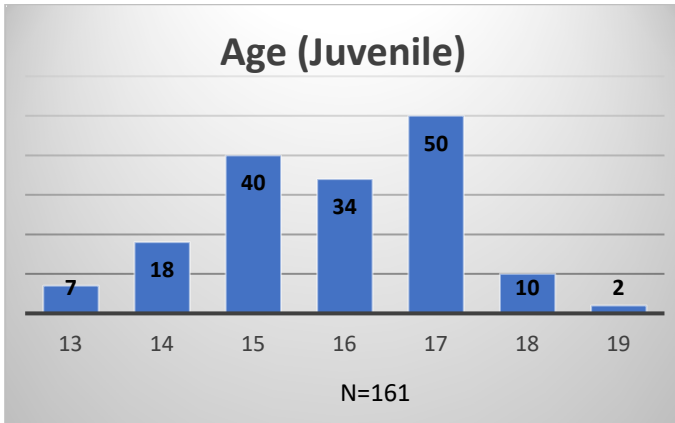

Daily Data Dashboard – December 7, 2023
Demographics for JTDC Population
Thursday Morning Midnight Count

Total # of probation Involved youth¹: 1,335

¹ Probation Active: Any youth who is pending sentencing with an active social history, has been formally placed on probation or supervision with Cook County Juvenile Probation on the date of the report.

Daily Data Dashboard – December 7, 2023
Demographics for JTDC Population
Thursday Morning Midnight Count