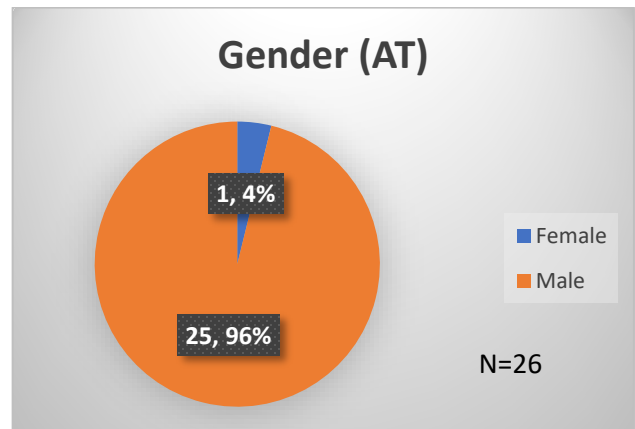

Daily Data Dashboard – December 7, 2023
Demographics for JTDC Population
Thursday Morning Midnight Count

Total # of probation Involved youth¹: 1,335

¹ Probation Active: Any youth who is pending sentencing with an active social history, has been formally placed on probation or supervision with Cook County Juvenile Probation on the date of the report.