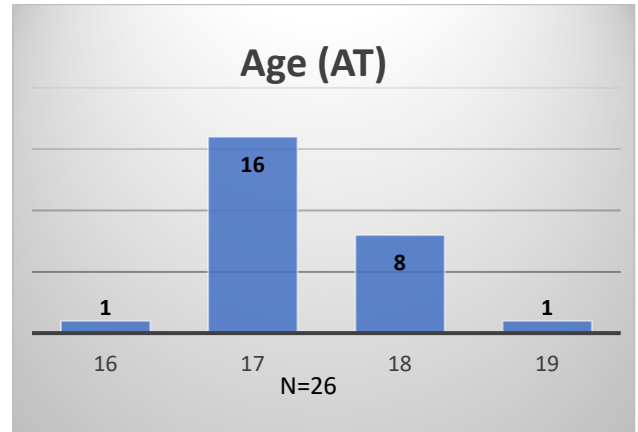

Daily Data Dashboard – December 7, 2023
Demographics for JTDC Population
Thursday Morning Midnight Count

Total # of probation Involved youth¹: 1,335

¹ Probation Active: Any youth who is pending sentencing with an active social history, has been formally placed on probation or supervision with Cook County Juvenile Probation on the date of the report.

Daily Data Dashboard – December 7, 2023
Demographics for JTDC Population
Thursday Morning Midnight Count